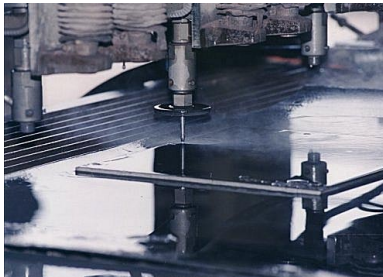

Cutting

ver 1

Gerber knife cutter

Knife cutter

Water jet cutting

Abrasive water jet cutting

Water jet cutting system

Water jet cutting nozzle

water jet

abrasive water jet
up to 25 ft/min

board

cake

pwb

Water jet cutting - composite

Water jet cutting - components

orifices

pumping system

Water jet cutting

divergence of jet - increase in kerf

Laser cutting

Laser cutting

Laser cutting

Laser Cutting System

Close Up of Laser Head