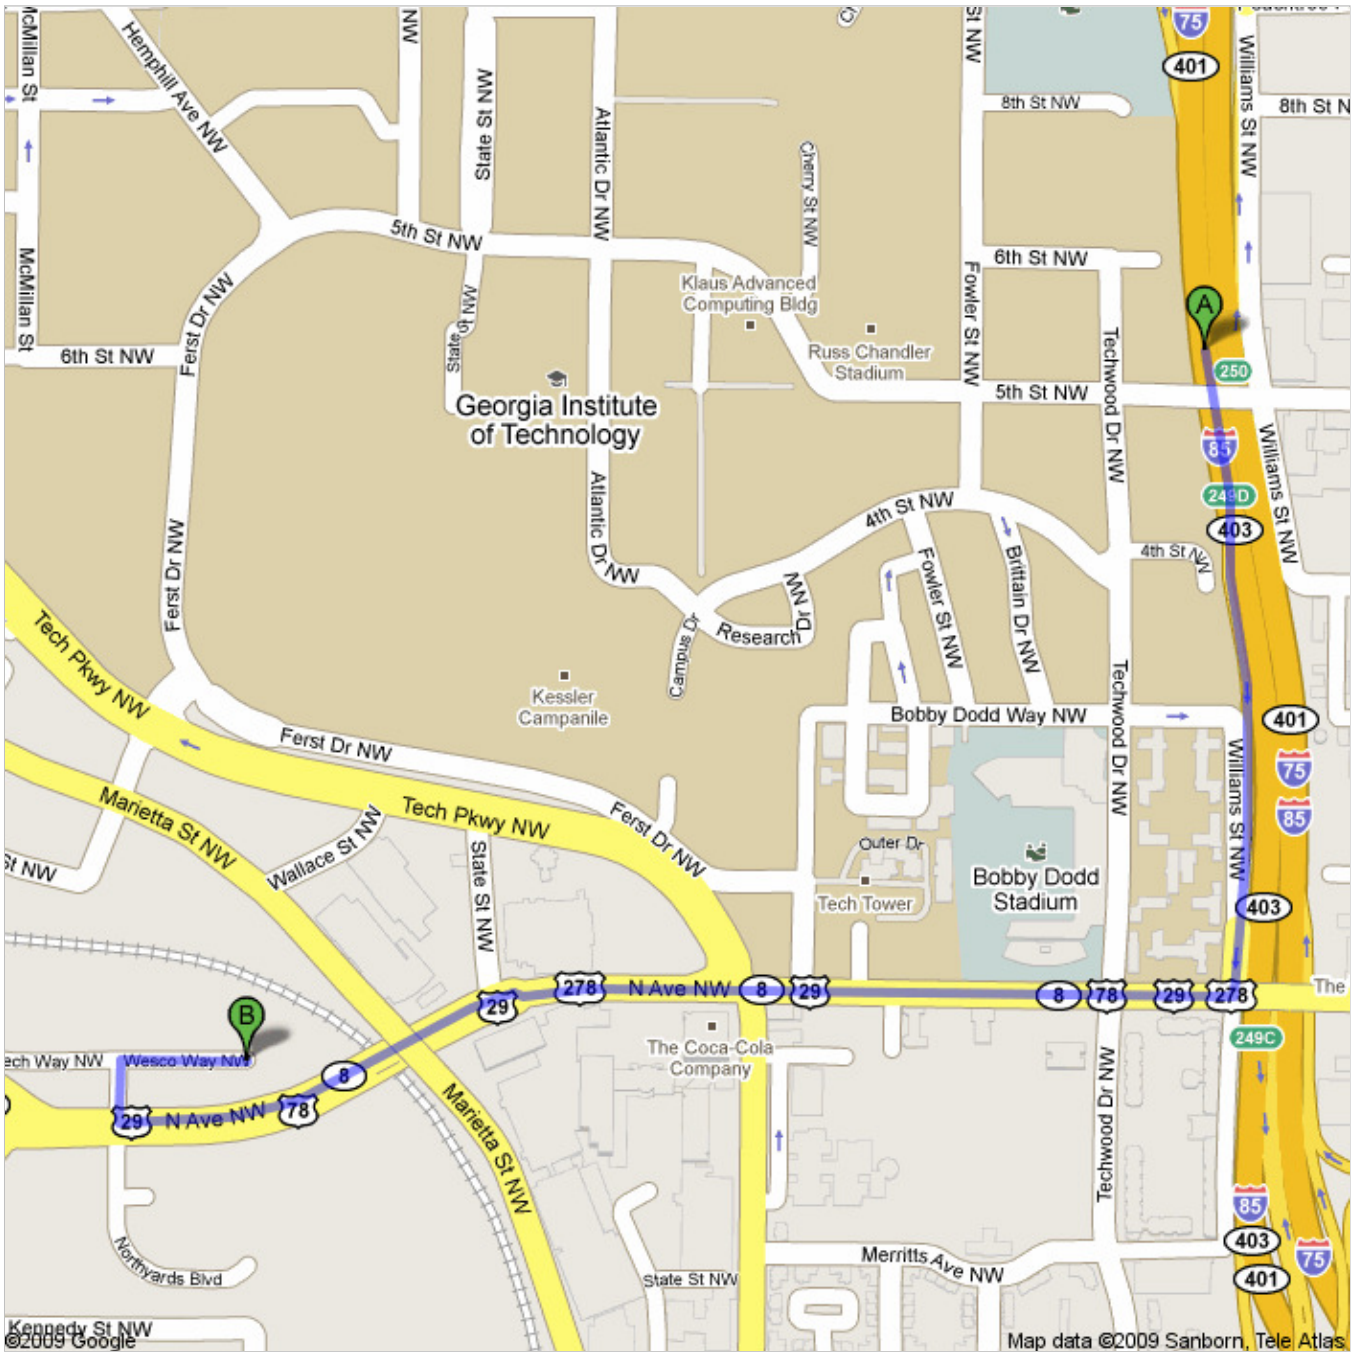

Directions to Wesco Way NW
1.3 mi – about 3 mins

Save trees. Go green!
 Download Google Maps on your phone at google.com/gmm

I-75 S/I-85 S

1. Head **south** on **I-75 S/I-85 S** toward **Exit 249D**

go 0.1 mi
total 0.1 mi

2. Take exit **249D** toward **US-78/North Ave/US-278**

go 0.3 mi
total 0.4 mi

3. Merge onto **Williams St NW**

go 230 ft
total 0.4 mi

4. Turn **right** at **N Ave NW/GA-8/US-278/US-29/US-78**
About 2 mins

go 0.7 mi
total 1.2 mi

➔ 5. Turn right at **Strong St NW**

go 210 ft
total 1.2 mi

➔ 6. Turn **right** at **Wesco Way NW**

go 433 ft
total 1.3 mi

Wesco Way NW

These directions are for planning purposes only. You may find that construction projects, traffic, weather, or other events may cause conditions to differ from the map results, and you should plan your route accordingly. You must obey all signs or notices regarding your route.

Map data ©2009 , Sanborn, Tele Atlas